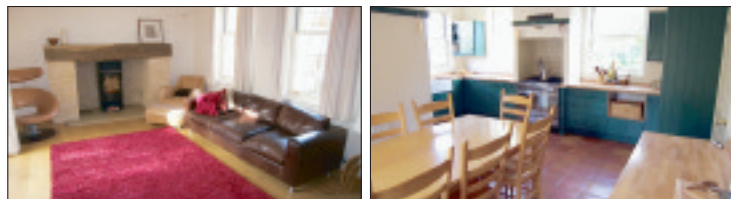

Deanshanger

£750,000